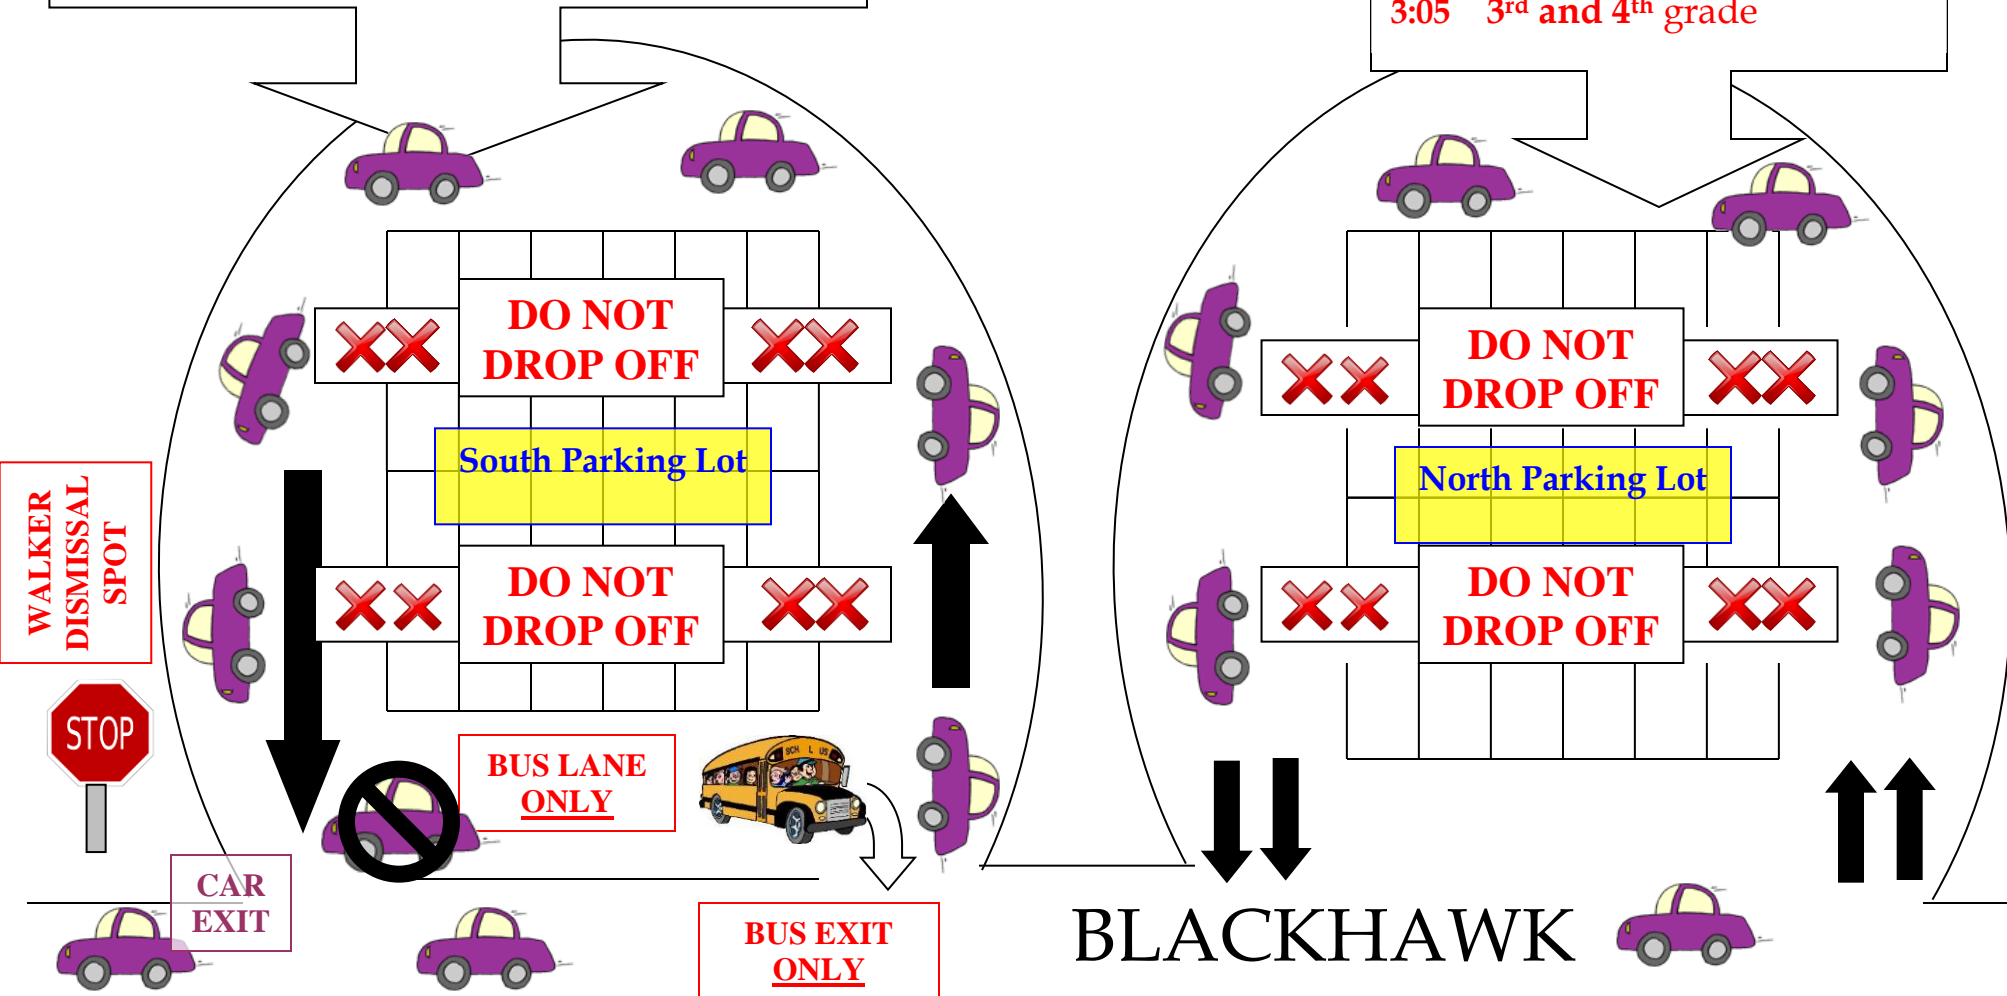

AM 7:05-7:50
7:05

BUSES ONLY

Single file car drop-off

OFFICE

CAFETERIA

PM
3:05

1. Car Pick up side for **Pre-K and 1st Grade**
2. Walkers exit
3. Buses exit

AM 7:05-7:50

SINGLE FILE CAR DROP OFF ONLY

PM Car Pick up side for **K, 2nd 3:05 3rd and 4th grade**

WALKER
DISMISSAL
SPOT

CAR
EXIT

BUS LANE
ONLY

BUS EXIT
ONLY

BLACKHAWK